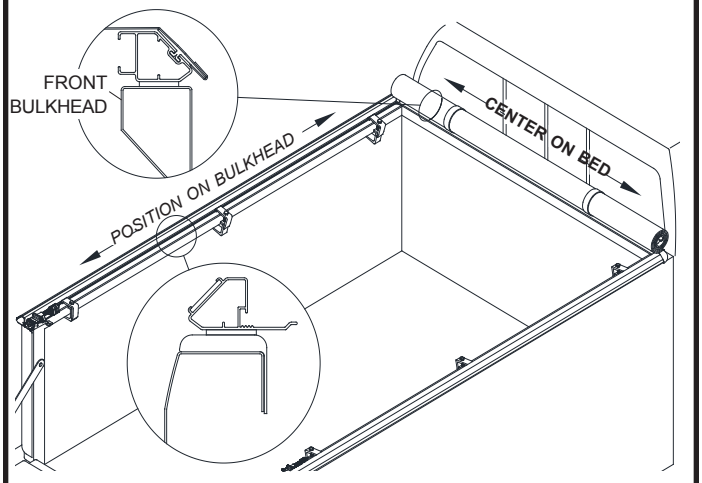

**1 Install weather seal on cab end corner plugs:**

**2 Set cover assembly on front bulkhead:**

**3 Place side rails on pickup bed rails. Assemble clamps. Place rear clamps loosely over side rails & pickup bed rails. Insert side rail corner plugs into header:**

**4**

**NOTE:**

Additional weather seal may be required for pickups with bed caps, tailgate protectors, or liners. Add weather seal if needed to seal appropriately.

**5 Place remaining clamps loosely over side rails & pickup bed rails:**

PLACE THREE CLAMPS ON EACH SIDE RAIL TO KEEP RAILS IN PLACE

**6 Align cover with pickup bed:**

**TruXedo, Inc.**

P.O. Box 1078, 2209 Kellen Gross Dr., Yankton, South Dakota 57078  
Call Toll Free: 1-877-TRUXEDO (1-877-878-9336) Fax: (605) 664-9304  
Visit Us Online: <http://www.truxedo.com>