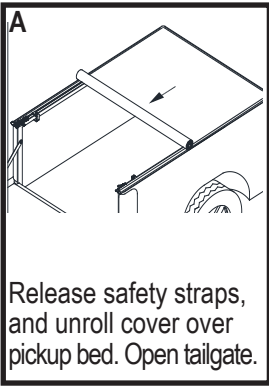

PLACE THREE CLAMPS ON EACH SIDE RAIL TO KEEP RAILS IN PLACE

**6 Align cover with pickup bed:**

**TruXedo, Inc.**

P.O. Box 1078, 2209 Kellen Gross Dr., Yankton, South Dakota 57078  
Call Toll Free: 1-877-TRUXEDO (1-877-878-9336) Fax: (605) 664-9304  
Visit Us Online: <http://www.truxedo.com>

## 12 Close cover:

- To prevent accidental release of tailgate header, ensure header is securely latched to side rails on both sides of pickup bed before driving vehicle.
- To prevent wind lift, secure loop and hook fasteners along entire length of both side rails before driving vehicle.