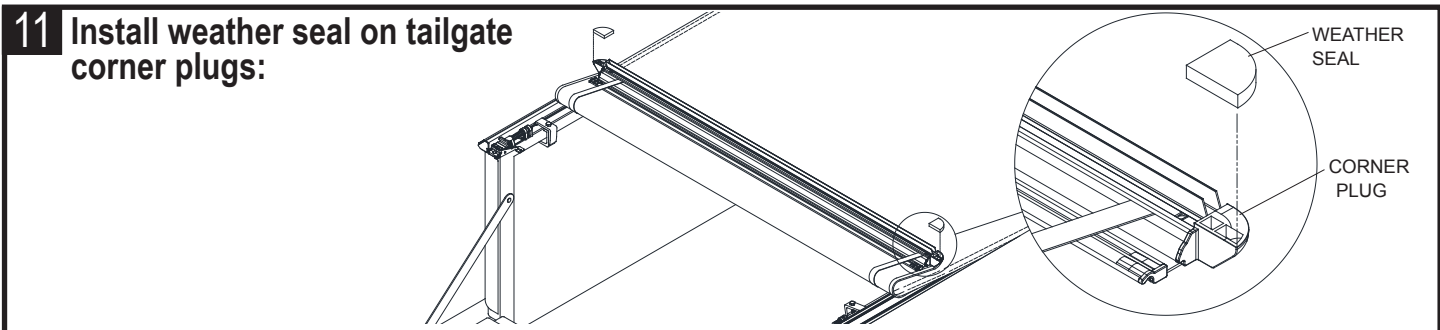

TruXedo, Inc.

P.O. Box 1078, 2209 Kellen Gross Dr., Yankton, South Dakota 57078
Call Toll Free: 1-877-TRUXEDO (1-877-878-9336) Fax: (605) 664-9304
Visit Us Online: <http://www.truxedo.com>