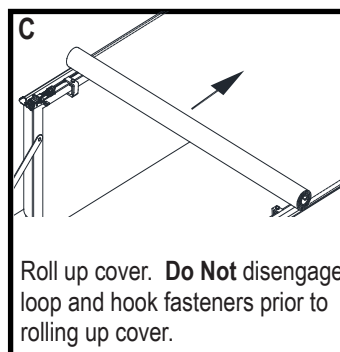

14 Open cover:

TruXedo, Inc.

P.O. Box 1078, 2209 Kellen Gross Dr., Yankton, South Dakota 57078
Call Toll Free: 1-877-TRUXEDO (1-877-878-9336) Fax: (605) 664-9304
Visit Us Online: <http://www.truxedo.com>

TRUXPORT
Another Fine Tonneau Cover by TruXedo
P/N 1116032 Rev V