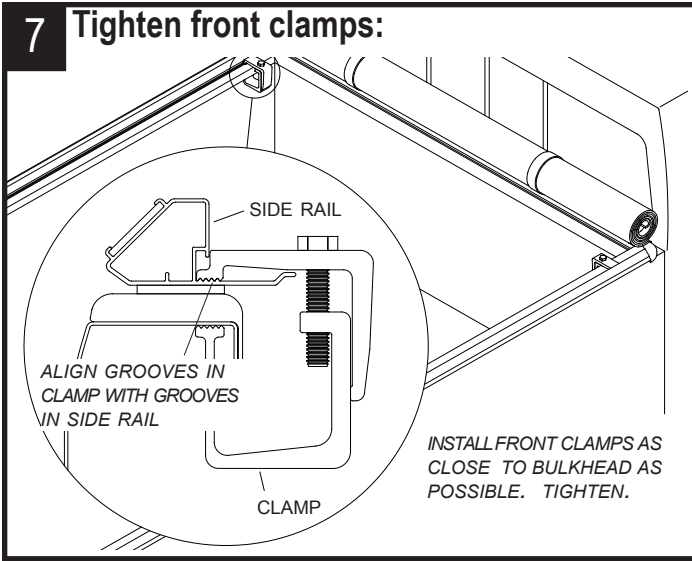

TruXedo, Inc.

P.O. Box 1078, 2209 Kellen Gross Dr., Yankton, South Dakota 57078
Call Toll Free: 1-877-TRUXEDO (1-877-878-9336) Fax: (605) 664-9304
Visit Us Online: <http://www.truxedo.com>