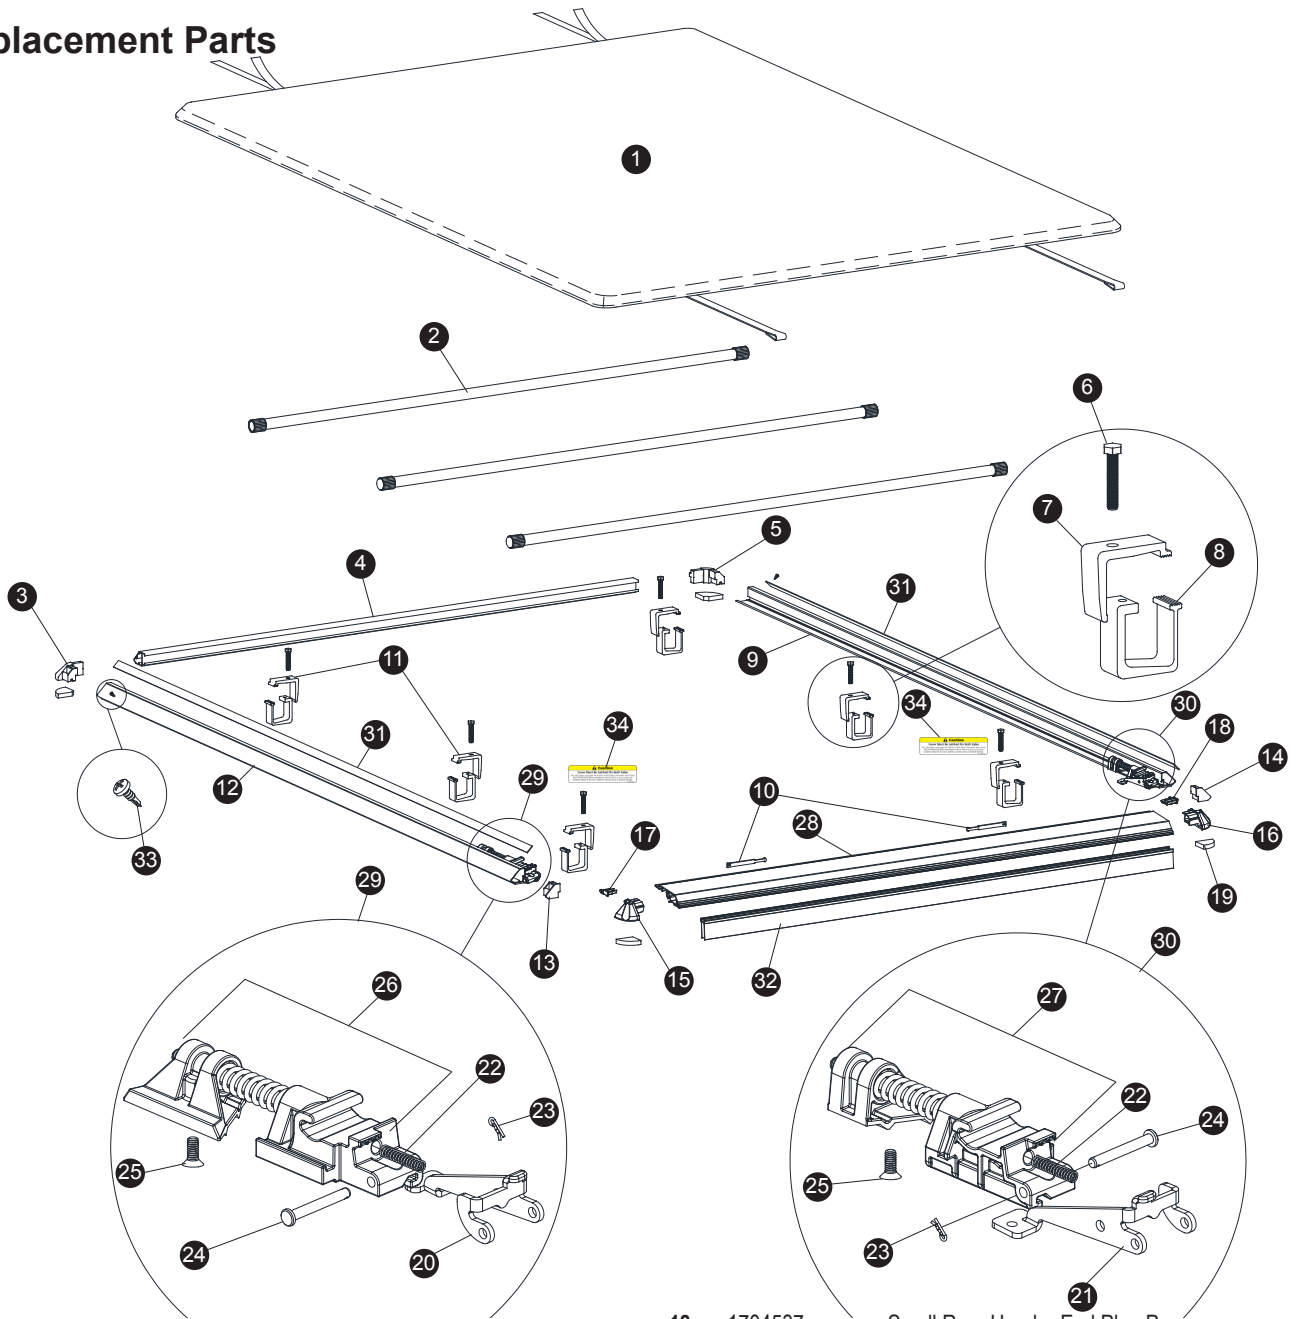

# Replacement Parts

1	*	Truxport® Cover	18	1704537	Small Rear Header End Plug Pass.
2	*	Bow	19	1703568	Four Corners Weather Seal
3	1703558	Corner Plug	20	1704571	Latch Driver's Side
4	*	Cab End Header	21	1704572	Latch Pass. Side
5	1703557	Corner Plug	22	1704530	Compression Spring
6	1704470	Cap Screw, 5/16" x 1 3/4"	23	1704533	Hitch Pin
7	1703530	Male Clamp	24	1704532	Clevis Pin
8	1703531	Female Clamp	25	1703560	Flat Head Cap Screw
9	*	Passenger's Side Rail	26	1704562	Latch Plunger Pre-Assy Driver's Side
10	1116028	Safety Clips	27	1704563	Latch Plunger Pre-Assy Pass. Side
11	1703561	Clamp Assembly	28	*	Tailgate Header
12	*	Driver's Side Rail	29	1704573	Complete Latch Assy, Driver's Side
13	1703569	End Plug Driver's Side	30	1704574	Complete Latch Assy, Passenger's Side
14	1703570	End Plug Pass. Side	31	*	Hook Fastener
15	1704534	Large Rear Header End Plug Driver's	32	*	Rear Header Seal
16	1704535	Large Rear Header End Plug Pass.	33	1703690	Self-Drilling Screw, #6 X 3/8"
17	1704536	Small Rear Header End Plug Driver's	34	1703750	Decal Dual Latch