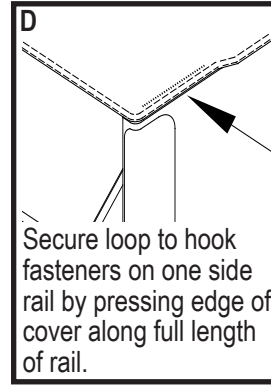

PLACE THREE CLAMPS ON EACH SIDE RAIL TO KEEP RAILS IN PLACE

**6 Align cover with pickup bed:**

**TruXedo, Inc.**

P.O. Box 1078, 2209 Kellen Gross Dr., Yankton, South Dakota 57078  
Call Toll Free: 1-877-TRUXEDO (1-877-878-9336) Fax: (605) 664-9304  
Visit Us Online: <http://www.truxedo.com>

## 12 Close cover:

- To prevent accidental release of tailgate header, ensure header is securely latched to side rails on both sides of pickup bed before driving vehicle.
- To prevent wind lift, secure loop and hook fasteners along entire length of both side rails before driving vehicle.