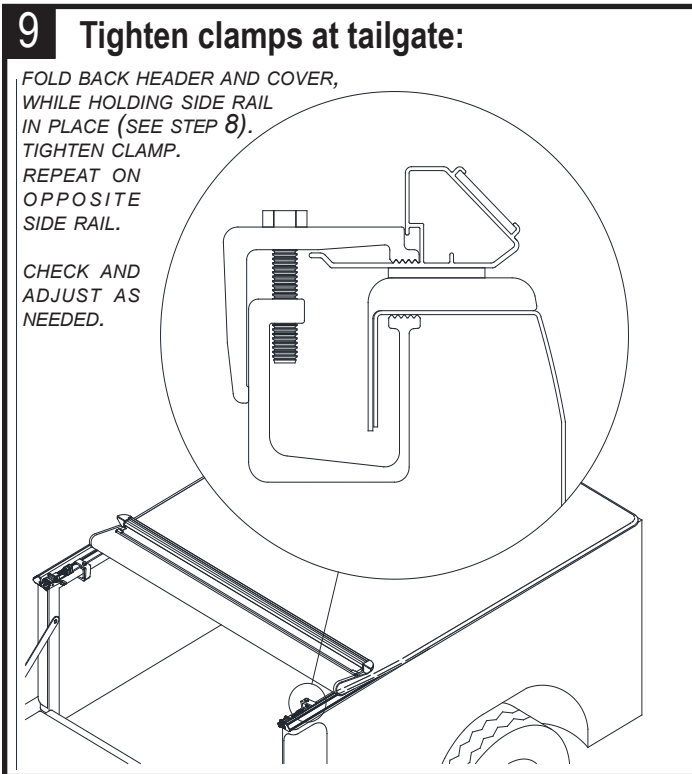

TruXedo, Inc.

P.O. Box 1078, 2209 Kellen Gross Dr., Yankton, South Dakota 57078
Call Toll Free: 1-877-TRUXEDO (1-877-878-9336) Fax: (605) 664-9304
Visit Us Online: <http://www.truxedo.com>