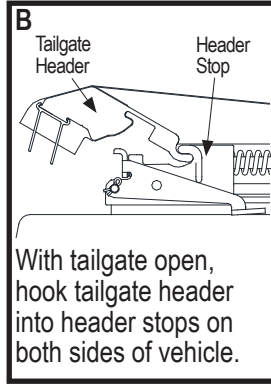

PLACE THREE CLAMPS ON EACH SIDE RAIL TO KEEP RAILS IN PLACE

**6 Align cover with pickup bed:**

**TruXedo, Inc.**

P.O. Box 1078, 2209 Kellen Gross Dr., Yankton, South Dakota 57078  
Call Toll Free: 1-877-TRUXEDO (1-877-878-9336) Fax: (605) 664-9304  
Visit Us Online: <http://www.truxedo.com>

## 12 Close cover:

- To prevent accidental release of tailgate header, ensure header is securely latched to side rails on both sides of pickup bed before driving vehicle.
- To prevent wind lift, secure loop and hook fasteners along entire length of both side rails before driving vehicle.