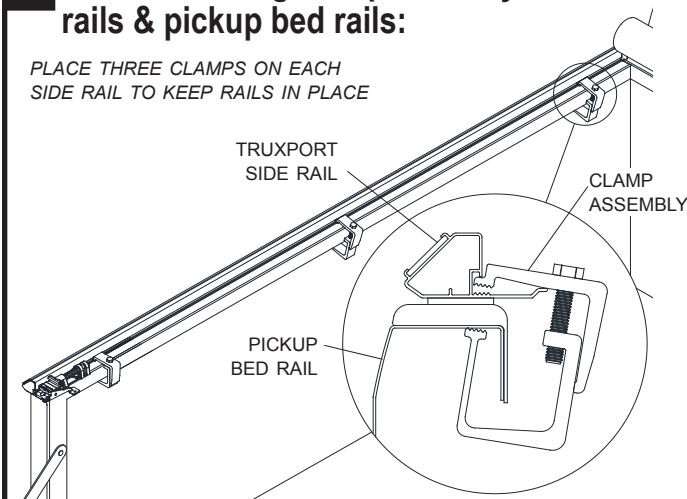

**1 Install weather seal on cab end corner plugs:**

**2 Set cover assembly on front bulkhead:**

**3 Place side rails on pickup bed rails. Assemble clamps. Place rear clamps loosely over side rails & pickup bed rails. Insert side rail corner plugs into header:**

**4**

**NOTE:**

Additional weather seal may be required for pickups with bed caps, tailgate protectors, or liners. Add weather seal if needed to seal appropriately.

**5 Place remaining clamps loosely over side rails & pickup bed rails:**

PLACE THREE CLAMPS ON EACH SIDE RAIL TO KEEP RAILS IN PLACE

**6 Align cover with pickup bed:**

**TruXedo, Inc.**

P.O. Box 1078, 2209 Kellen Gross Dr., Yankton, South Dakota 57078  
Call Toll Free: 1-877-TRUXEDO (1-877-878-9336) Fax: (605) 664-9304  
Visit Us Online: <http://www.truxedo.com>