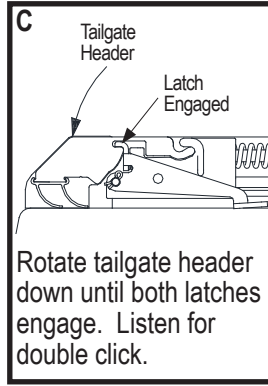

PLACE THREE CLAMPS ON EACH SIDE RAIL TO KEEP RAILS IN PLACE

**6 Align cover with pickup bed:**

**TruXedo, Inc.**

P.O. Box 1078, 2209 Kellen Gross Dr., Yankton, South Dakota 57078  
Call Toll Free: 1-877-TRUXEDO (1-877-878-9336) Fax: (605) 664-9304  
Visit Us Online: <http://www.truxedo.com>

## 12 Close cover:

- To prevent accidental release of tailgate header, ensure header is securely latched to side rails on both sides of pickup bed before driving vehicle.
- To prevent wind lift, secure loop and hook fasteners along entire length of both side rails before driving vehicle.