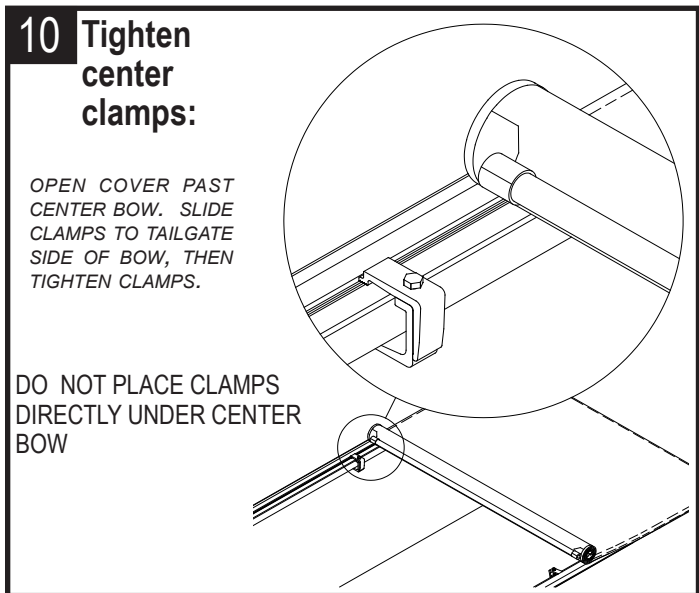

TruXedo, Inc.

P.O. Box 1078, 2209 Kellen Gross Dr., Yankton, South Dakota 57078
Call Toll Free: 1-877-TRUXEDO (1-877-878-9336) Fax: (605) 664-9304
Visit Us Online: <http://www.truxedo.com>