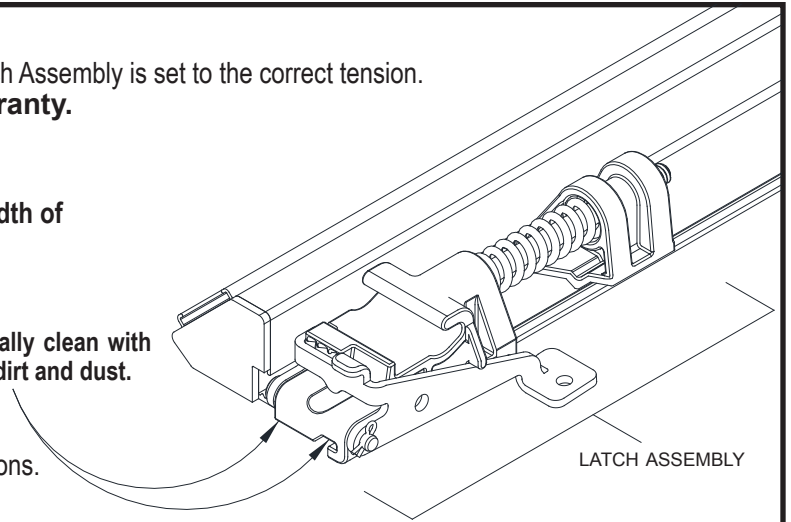

Keeping cover taut:

Periodically or as needed, pull cover tight across width of pickup bed, secure loop and hook on side rails.

For ease of operation, periodically clean with high pressure water to remove dirt and dust.

Cover may appear loose or relaxed in cooler or cold conditions.
Cover may appear tight in warmer or hot conditions.