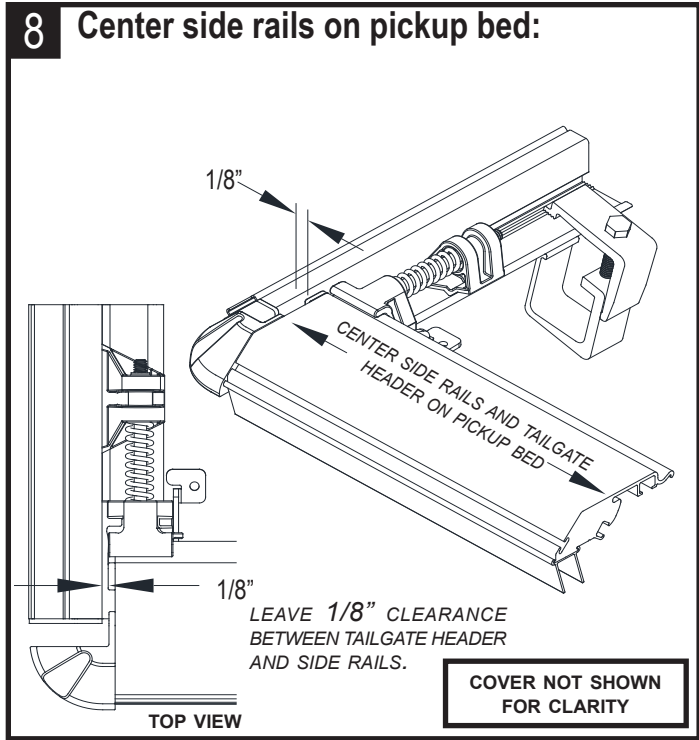

TruXedo, Inc.

P.O. Box 1078, 2209 Kellen Gross Dr., Yankton, South Dakota 57078
Call Toll Free: 1-877-TRUXEDO (1-877-878-9336) Fax: (605) 664-9304
Visit Us Online: <http://www.truxedo.com>