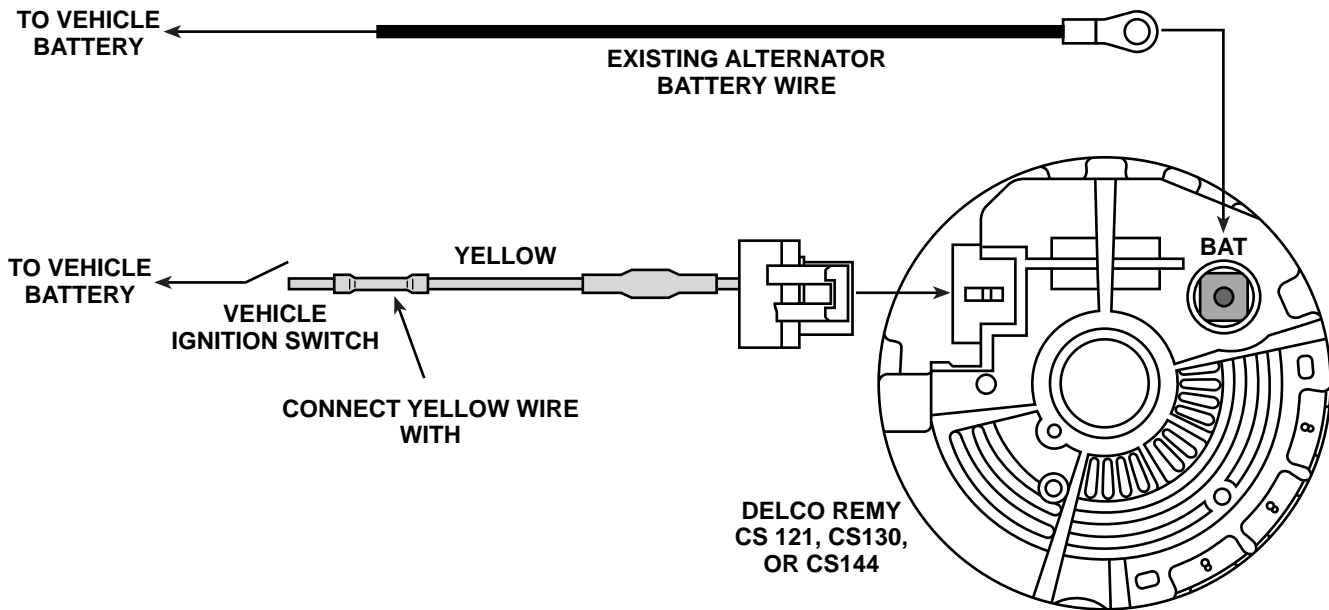

UNIVERSAL HARNESS TO INSTALL DELCO REMY "CS" SERIES ALTERNATORS FOR VEHICLES *WITHOUT* "NO CHARGE" INDICATOR LIGHT

UNIVERSAL HARNESS TO INSTALL DELCO REMY "CS" SERIES ALTERNATORS FOR VEHICLES *WITHOUT* "NO CHARGE" INDICATOR LIGHT