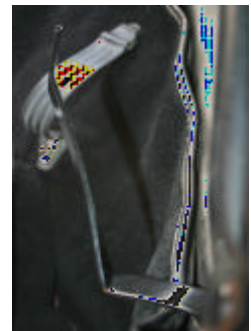

Wind Deflector Alfa Romeo Fastback Spider 1001

Fitting Kit

Fixingpoints for bracket
Softtop has to hold in a open position for fitting of bracket

Fitting point of bracket with the bolt of persenning

Put the wind deflector with the thread to both holes of brackets !

Technical changes possible
Check all nuts and bolts in terms when using the wind blocker for right torque !
Item can be different to the pictures

EBA –QS: Rev : 00 Weyer

Stand 13.11.2009
Freigabe Weyer QS/ QMB :
QS-MB03.03.2010