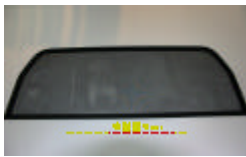

Wind Deflector Alfa Romeo Fastback Spider 1001

Fitting Kit

Fixingpoints for bracket
Softtop has to hold in a open position for fitting of bracket

Fitting point of bracket with the bolt of persenning

Put the wind deflector with the thread to both holes of brackets !