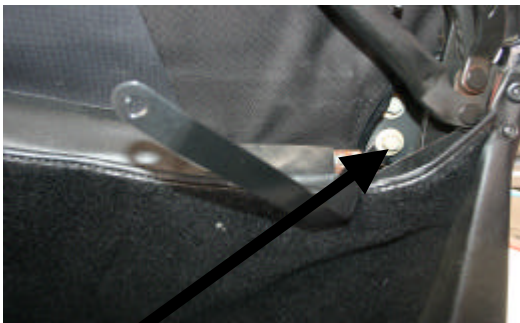

Wind Deflector Alfa Romeo Fastback Spider 1001

Fitting Kit

Fixingpoints for bracket
Softtop has to hold in a open position for fitting of bracket

Fitting point of bracket with the bolt of persenning

Put the wind deflector with the thread to both holes of brackets !

Technical changes possible
Check all nuts and bolts in terms when using the wind blocker for right torque !
Item can be different to the pictures

EBA –QS: Rev : 00 Weyer

Stand 13.11.2009
Freigabe Weyer QS/ QMB :
QS-MB03.03.2010