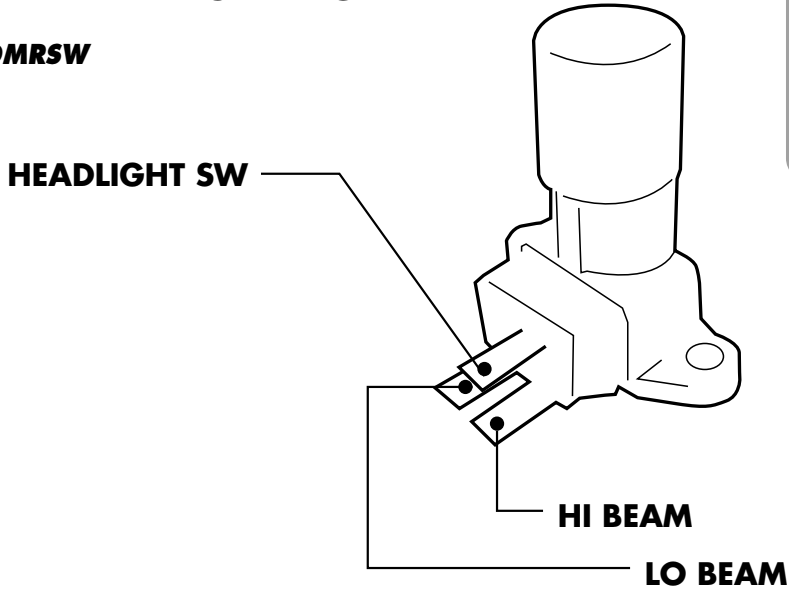

# FLOOR MOUNT DIMMER SWITCH

DMRSW

**IMPORTANT:** The below instructions are referring to a general installation. Your vehicle may vary from the vehicles described in these instructions use the diagrams that best describe your vehicle.

# GM HEAD LIGHT SWITCH

HDLSW