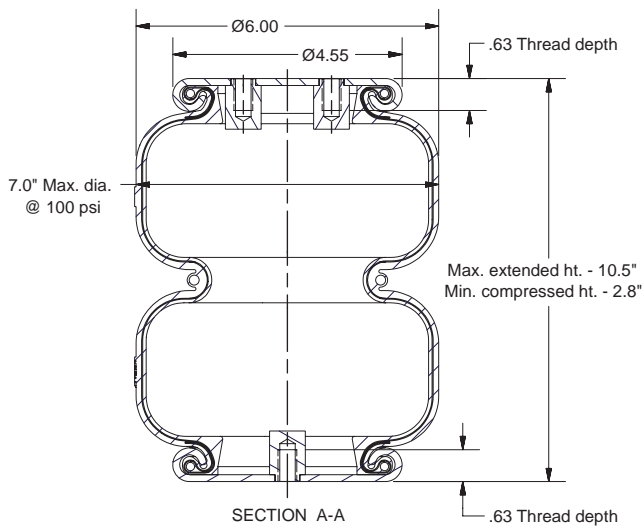

800.248.0892 • sales@airliftcompany.com

www.airliftperformance.com

DRIVE IT. SHOW IT. TRACK IT.

AIR LIFT
PERFORMANCE

Design height range	5.5"-7.5"
Usable stroke	7.7"
Load range	294-2096 lb
Maximum pressure	600 psi restrained
Force to compress	75 lb
Free standing height (0 psi)	8.25"
Air fitting max torque	finger tight + 1.5-2 turns
Mounting thread max torque	20 ft-lb

**Dominator
D2500**

P/N 58343

Design height range	6.0"-9.0"
Usable stroke	9.7"
Load range	349-3055 lb
Maximum pressure	600 psi restrained
Force to compress	80 lb
Free standing height (0 psi)	8.0"
Air fitting max torque	finger tight + 1.5-2 turns
Mounting thread max torque	20 ft-lb

**Dominator
D2600**

P/N 58616

TOP VIEW

SECTION A-A

BOTTOM VIEW

SECTION A-A