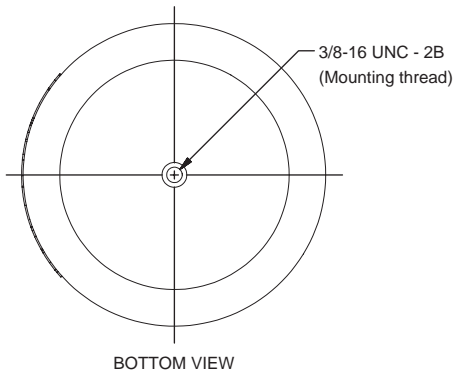

800.248.0892 • sales@airliftcompany.com

www.airliftperformance.com

DRIVE IT. SHOW IT. TRACK IT.

AIR LIFT
PERFORMANCE

Design height range	5.5"-7.5"
Usable stroke	7.7"
Load range	294-2096 lb
Maximum pressure	600 psi restrained
Force to compress	75 lb
Free standing height (0 psi)	8.25"
Air fitting max torque	finger tight + 1.5-2 turns
Mounting thread max torque	20 ft-lb

**Dominator
D2500**

P/N 58343

Design height range	6.0"-9.0"
Usable stroke	9.7"
Load range	349-3055 lb
Maximum pressure	600 psi restrained
Force to compress	80 lb
Free standing height (0 psi)	8.0"
Air fitting max torque	finger tight + 1.5-2 turns
Mounting thread max torque	20 ft-lb

**Dominator
D2600**

P/N 58616

TOP VIEW

SECTION A-A

BOTTOM VIEW

SECTION A-A