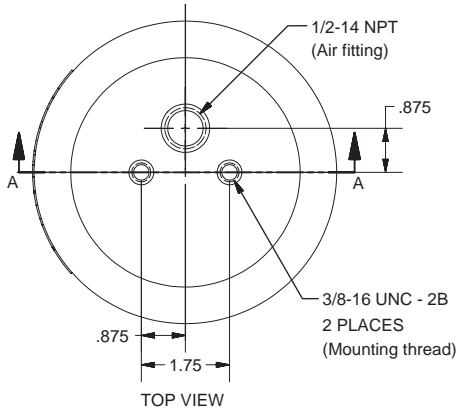

800.248.0892 • sales@airliftcompany.com

www.airliftperformance.com

DRIVE IT. SHOW IT. TRACK IT.

AIR LIFT
PERFORMANCE

Design height range	5.5"-7.5"
Usable stroke	7.7"
Load range	294-2096 lb
Maximum pressure	600 psi restrained
Force to compress	75 lb
Free standing height (0 psi)	8.25"
Air fitting max torque	finger tight + 1.5-2 turns
Mounting thread max torque	20 ft-lb

**Dominator
D2500**

P/N 58343

Design height range	6.0"-9.0"
Usable stroke	9.7"
Load range	349-3055 lb
Maximum pressure	600 psi restrained
Force to compress	80 lb
Free standing height (0 psi)	8.0"
Air fitting max torque	finger tight + 1.5-2 turns
Mounting thread max torque	20 ft-lb

**Dominator
D2600**

P/N 58616

TOP VIEW

SECTION A-A

BOTTOM VIEW

SECTION A-A