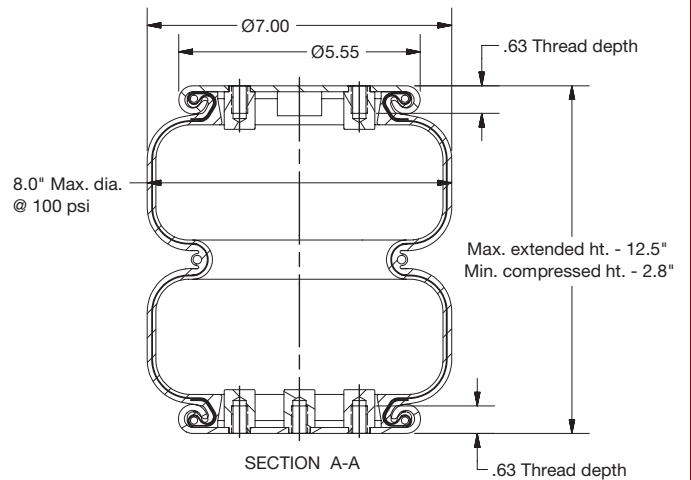

800.248.0892 • sales@airliftcompany.com

www.airliftperformance.com

DRIVE IT. SHOW IT. TRACK IT.

AIR LIFT
PERFORMANCE

Design height range	5.5"-7.5"
Usable stroke	7.7"
Load range	294-2096 lb
Maximum pressure	600 psi restrained
Force to compress	75 lb
Free standing height (0 psi)	8.25"
Air fitting max torque	finger tight + 1.5-2 turns
Mounting thread max torque	20 ft-lb

**Dominator
D2500**

P/N 58343

Design height range	6.0"-9.0"
Usable stroke	9.7"
Load range	349-3055 lb
Maximum pressure	600 psi restrained
Force to compress	80 lb
Free standing height (0 psi)	8.0"
Air fitting max torque	finger tight + 1.5-2 turns
Mounting thread max torque	20 ft-lb

**Dominator
D2600**

P/N 58616

TOP VIEW

SECTION A-A

BOTTOM VIEW

SECTION A-A