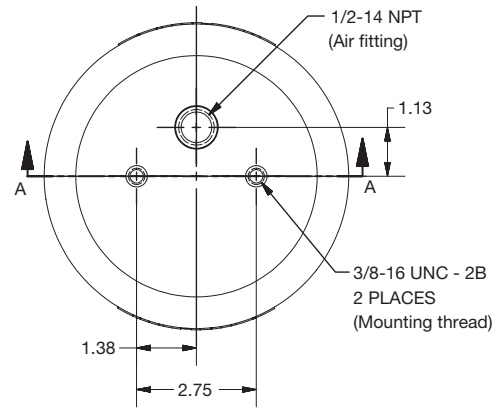

800.248.0892 • sales@airliftcompany.com

www.airliftperformance.com

DRIVE IT. SHOW IT. TRACK IT.

AIR LIFT
PERFORMANCE

Design height range	5.5"-7.5"
Usable stroke	7.7"
Load range	294-2096 lb
Maximum pressure	600 psi restrained
Force to compress	75 lb
Free standing height (0 psi)	8.25"
Air fitting max torque	finger tight + 1.5-2 turns
Mounting thread max torque	20 ft-lb

**Dominator
D2500**

P/N 58343

Design height range	6.0"-9.0"
Usable stroke	9.7"
Load range	349-3055 lb
Maximum pressure	600 psi restrained
Force to compress	80 lb
Free standing height (0 psi)	8.0"
Air fitting max torque	finger tight + 1.5-2 turns
Mounting thread max torque	20 ft-lb

**Dominator
D2600**

P/N 58616

TOP VIEW

SECTION A-A

BOTTOM VIEW

SECTION A-A